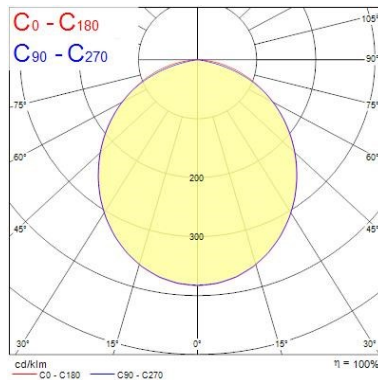

#### Optical data

<b>Fixture luminous flux (lm)</b>	540
<b>Luminaire efficacy (lm/W)</b>	77
<b>Colour temperature (K)</b>	3000
<b>Colour Code</b>	830
<b>Light colour</b>	Warm White
<b>CRI (Ra)</b>	80
<b>Colour Variation Initial (SDCM)</b>	SDCM6
<b>Beam Angle (°)</b>	100
<b>Distribution type</b>	Direct
<b>Photobiological Risk Group</b>	RG0
<b>Lumen maintenance at end of nominal life (%)</b>	70

## PHOTOMETRY

Distance [m]	Cone diameter [m]	E(0°)	E(C90)	E(C0)	825
0.5	1.32 1.31	82.8°	82.8°	82.8°	82
1.0	2.63 2.62	207	207	207	1213
1.5	3.95 3.92	92	92	92	1019
2.0	5.27 5.23	55	55	55	611
2.5	6.59 6.54	44	44	44	478
3.0	7.90 7.85	33	33	33	359

Distance [m]      Cone diameter [m]      Illuminance [lx]

— C0 - C180 (Half beam angle: 105.2°)

— C90 - C270 (Half beam angle: 105.6°)